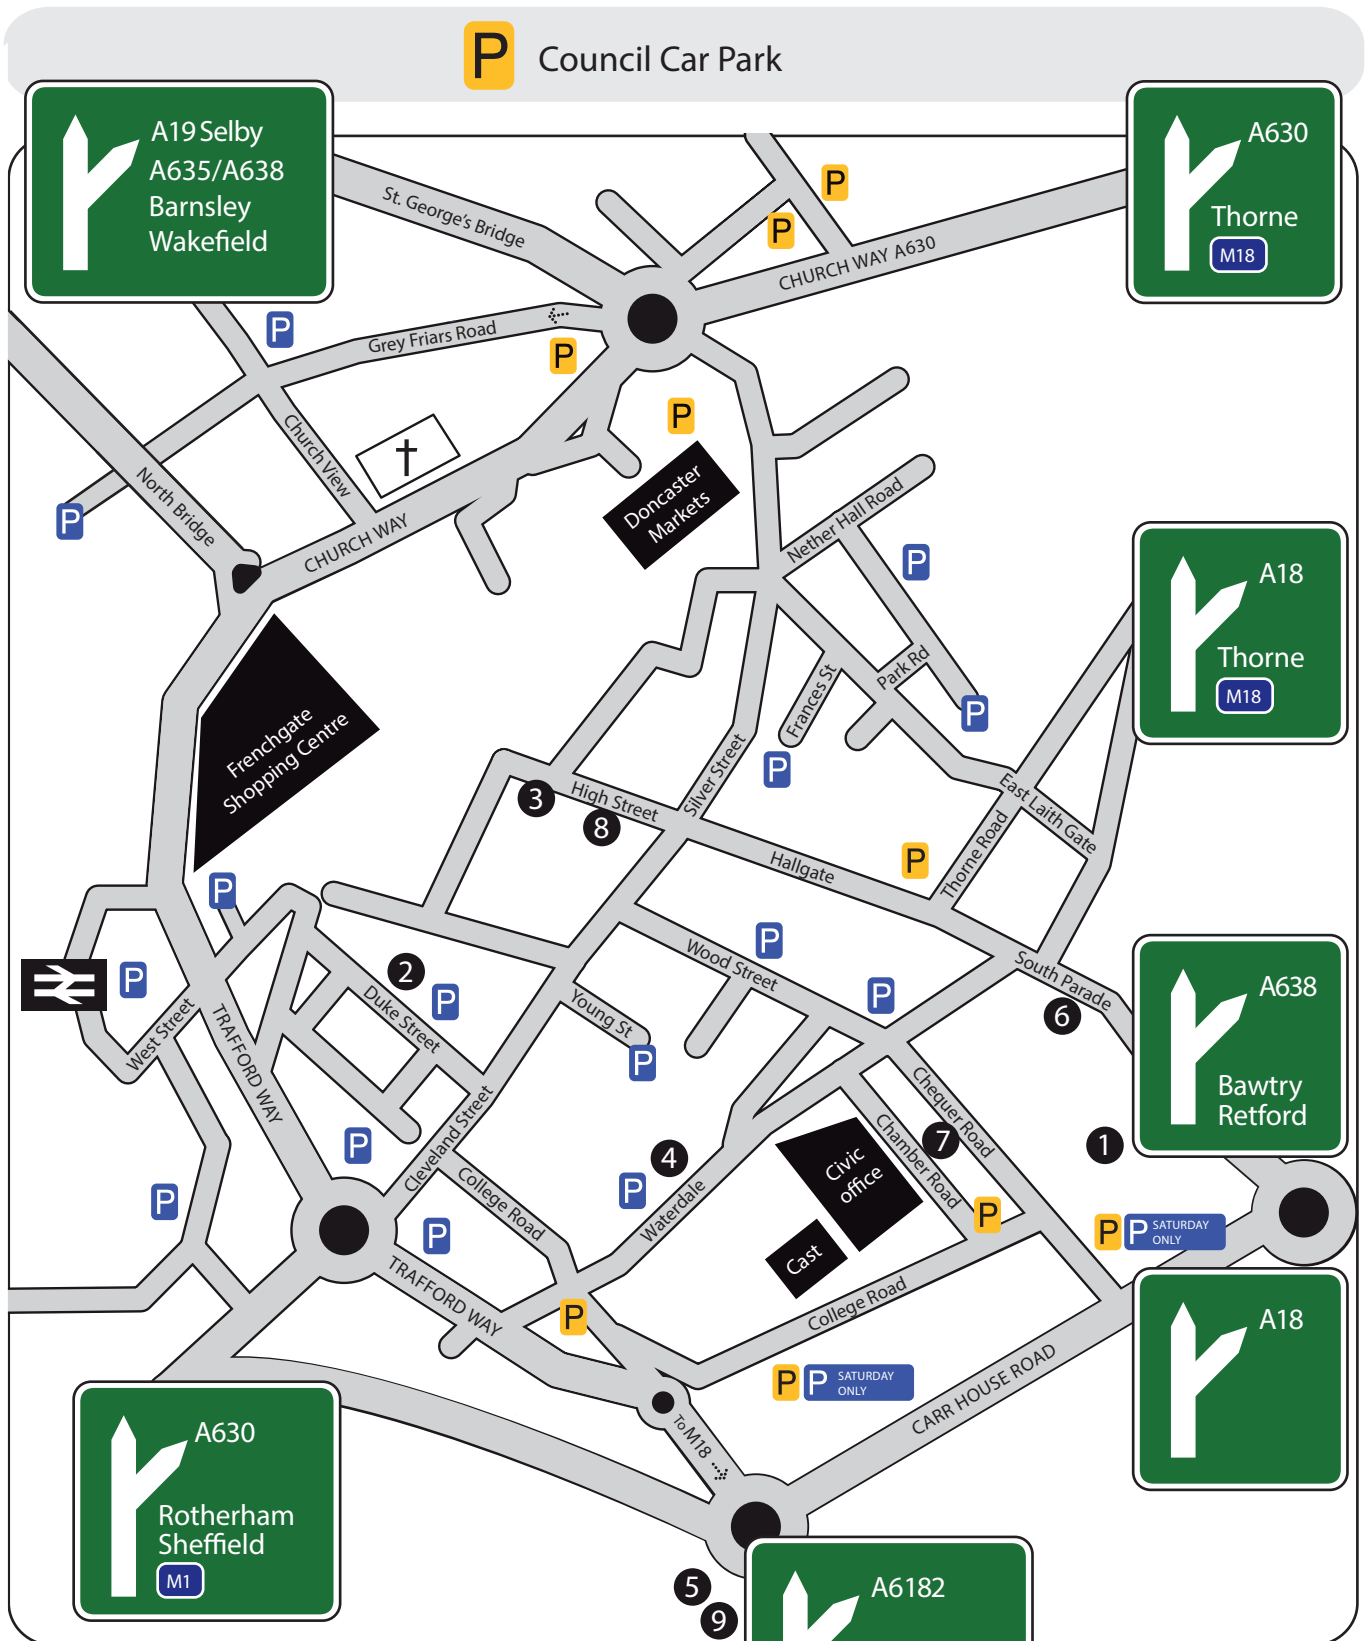

Location Map Doncaster Town Centre

- | | | |
|---------------------------|-------------------------------|-------------------------------------|
| 1 Carr House (Danum Road) | 4 Library (Central) | 7 Danum Gallery, Library and Museum |
| 2 Colonnades | 5 Unity House | 8 Blue Building |
| 3 Mansion House | 6 Registrars (Elmfield House) | 9 St Leger Homes |